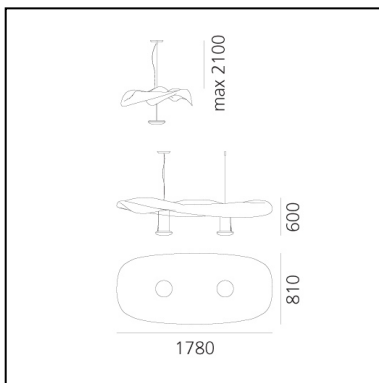

Cosmic Angel Suspension

Ross Lovegrove

IP20      Dimmerable: 

LUMINAIRE

- Watt: **800W**
- Voltage: **220V-240V**
- Delivered lumens output: **18000lm**
- CCT: **2950K**

DESCRIPTION

"My concept way to freeze a moment that seemed to be created by air rolling over a thin sheet, achieving a very natural flow and rhythm in the lightweight sculptural skin. Ultimately it appears to be suspended in anti gravity on a cushion of air...like the cosmos in the complex forms and geometries that seem to defy explanation and create a sense of infinity." Materials: body lamp-reflector made of thermoplastic material; die-cast aluminium lighting units.

PRODUCT CODE: 1513010A

FEATURES

- Article Code: **1513010A**
- Colour: **Polished chrome**
- Installation: **Suspension**
- Material: **ABS, aluminium**
- Series: **Design Collection, Hydro**
- Environment: **Indoor**
- Emission: **Indirect**
- design by: **Ross Lovegrove**

DIMENSIONS

- Length: **cm 178**
- Width: **cm 80**
- Height: **cm 41**
- Max Height from ceiling: **cm 200**

NOT INCLUDED SOURCES

- Category: **HALO**
- Number: **2**
- Lbs: **Qt-de12**
- Watt: **400W**
- Socket: **R7s**
- Color Rendering: **1a**
- Color temperature (K): **2950K**

ALTERNATIVE SOURCES

- Category: **LED RETROFIT**
- Number: **2**
- Watt: **11w**
- Delivered lumens output: **1110lm**
- Socket: **R7s**